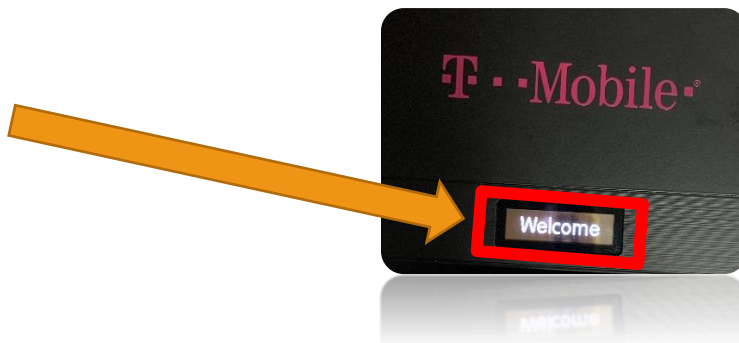

# Hotspot Guide

1. Turn on hotspot by holding the power button for 5 seconds on the front of device

2. You will see “Welcome” on the screen

3. Wait until you see the “Sprint” logo and the network bars on screen to signify network connectivity