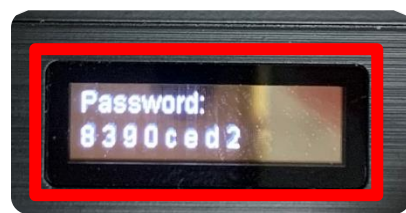

5. Hotspot is now ready to connect to your device(s)
6. Remember to charge device periodically, and before returning and enjoy!
7. To turn off hotspot, simply press the power button for 3-5 seconds.