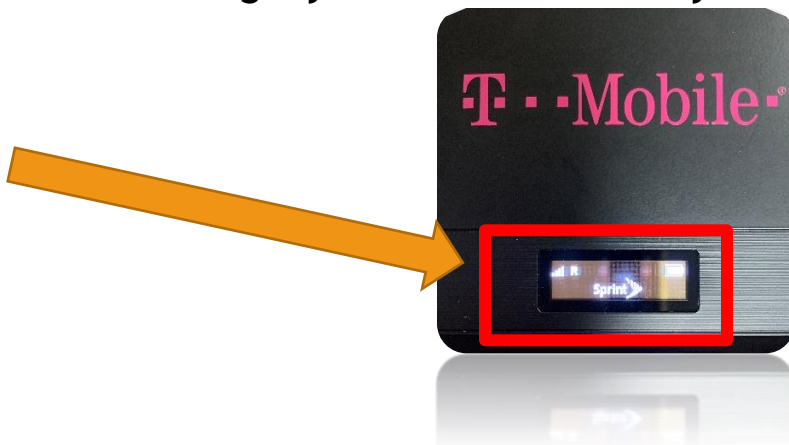

# Hotspot Guide

1. Turn on hotspot by holding the power button for 5 seconds on the front of device

2. You will see “Welcome” on the screen

3. Wait until you see the “Sprint” logo and the network bars on screen to signify network connectivity

4. Connect Mobile Device to hotspot with following steps:  
(Tap power button to cycle through menu options)
- a. Tap power button once to data usage

- b. Tap power button again for hotspot Wi-Fi Name (select the name below on your mobile device to connect to hotspot)