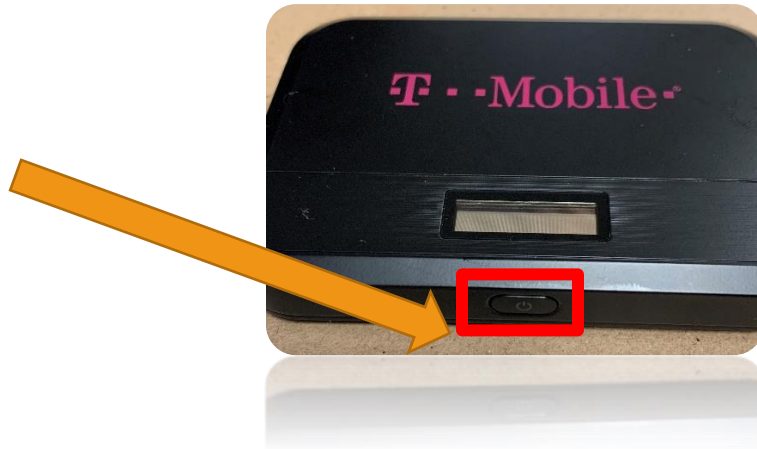

# Hotspot Guide

1. Turn on hotspot by holding the power button for 5 seconds on the front of device

2. You will see “Welcome” on the screen

3. Wait until you see the “Sprint” logo and the network bars on screen to signify network connectivity

4. Connect Mobile Device to hotspot with following steps:  
(Tap power button to cycle through menu options)
- a. Tap power button once to data usage

- b. Tap power button again for hotspot Wi-Fi Name (select the name below on your mobile device to connect to hotspot)

- c. Tap power button once more for hotspot password (When prompt to type in hotspot password to connect your mobile device)

5. Hotspot is now ready to connect to your device(s)
6. Remember to charge device periodically, and before returning and enjoy!
7. To turn off hotspot, simply press the power button for 3-5 seconds.