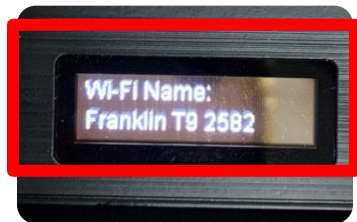

- c. Tap power button once more for hotspot password (When prompt to type in hotspot password to connect your mobile device)